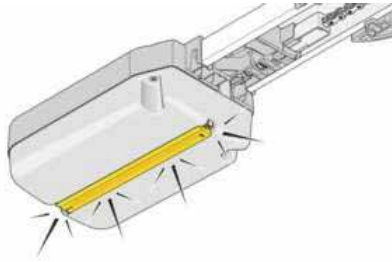

Accessories

For all Garage doors

Lumi+

Additional LED lighting for the roof control. It is switched in parallel with the lighting in the carriage and can be easily switched on and off using the light function by means of a transmitter.