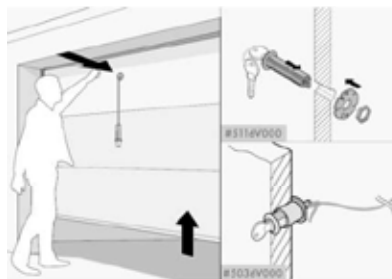

Pearl Vibe

Range: approx. 60–150 m (depending on the surroundings)  
•Battery: 3 V, Type CR2032  
•Dimensions: 79×26×13 mm

Pearl holder & Visor Clip

For mounting in the car or on the wall

ENTRApin+

ENTRApin+ works with a numeric code of at least 4 and no more than 8 digits.  
Bidirectional SOMloq2 radio control system  
Feedback of radio commands with LED  
Battery-operated

Emergency Release Lock

Manually release your garage door opener with a key in the case of power outage or operator failure  
A must for garages without an access door

ENTRAsys+ finger scanner

Memory locations: 50–80 fingerprints  
•Administrators: 9 fingerprints  
•Radio commands: 4  
•Range: approx. 25 m (depending on the surroundings)  
•Dimensions: 64.5 × 130 × 37 mm  
•Battery: 4× Mignon (AA), 1.5 V  
•Temperature range: –20 °C to +55 °C