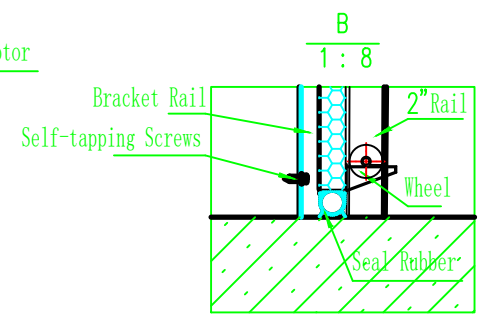

Tel: 038-197-101
 Web: ozdoor.co.th
 Line: @ozdoor
 Email: Info@ozdoor.co.th

							Sectional Door Vertical Lifting	OZ Door CO., LTD.		
		DOC NO.	Sign	Date				Drawing Mark	Weight	Scale
										1:1
		Design						NO. 1 Page		Total 1 Page
		Check								
		Approve								