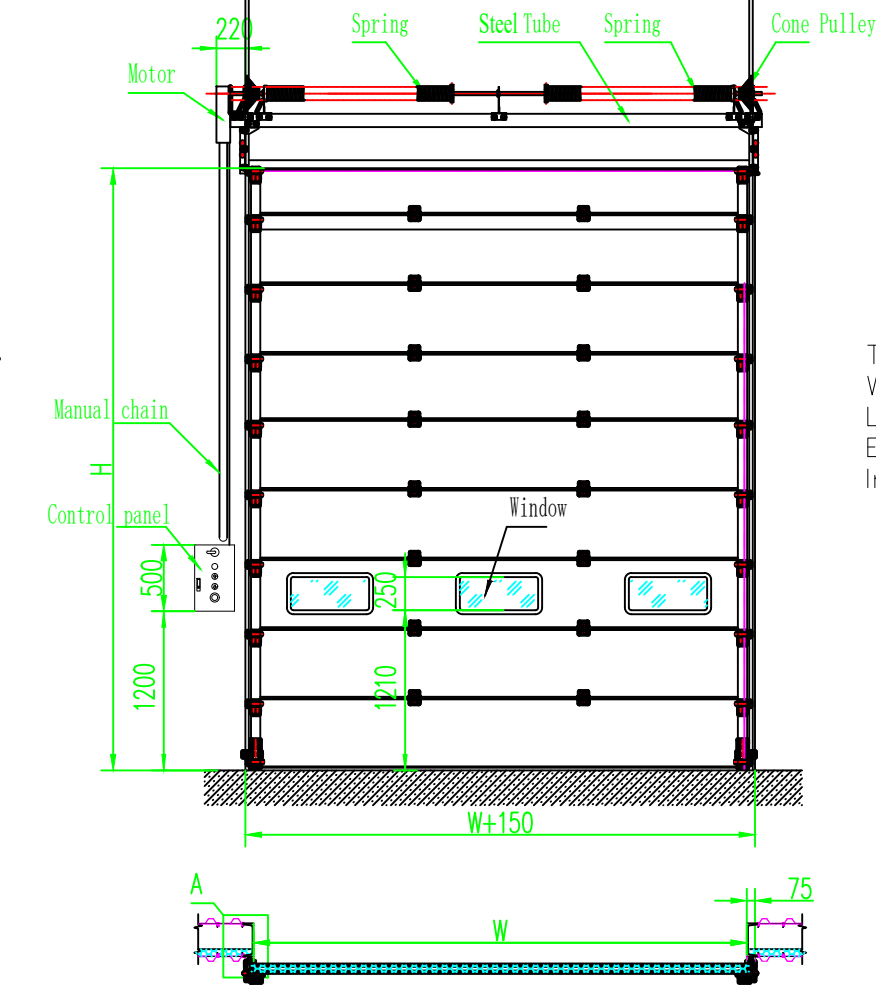

Tel: 038-197-101
 Web: ozdoor.co.th
 Line: @ozdoor
 Email: Info@ozdoor.co.th

							Sectional Door Vertical Lifting	OZ Door CO., LTD.		
		DOC NO.	Sign	Date				Drawing Mark	Weight	Scale
										1:1
		Design						NO. 1 Page		Total 1 Page
		Check								
		Approve								