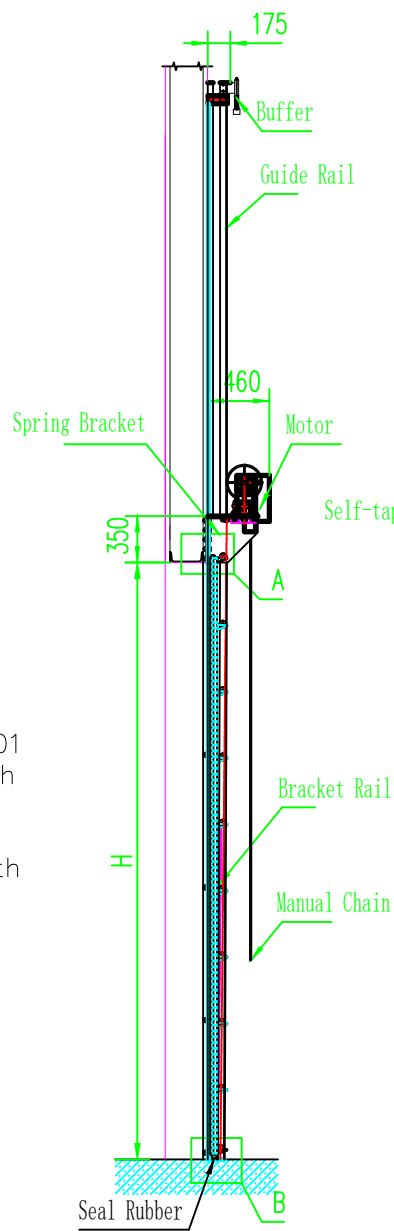

A

B

C

D

A

B

C

D

Tel: 038-197-101
 Web: ozdoor.co.th
 Line: @ozdoor
 Email: Info@ozdoor.co.th

							Sectional Door Vertical Lifting	OZ Door CO., LTD.		
		DOC NO.	Sign	Date				Drawing Mark	Weight	Scale
										1:1
		Design						NO. 1 Page		Total 1 Page
		Check								
		Approve								